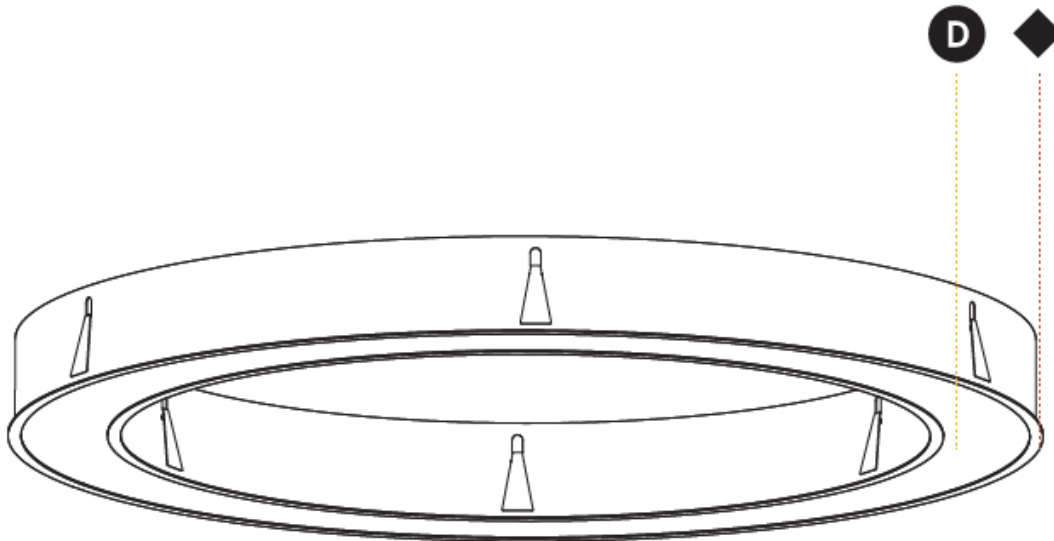

| |
|-----------|
| PROJECT |
| TYPE |
| SPECIFIER |
| QUANTITY |
| DATE |

Ø 1228mm 48 3/8"

Ø 1570mm 61 13/16"

1560mm x 1240mm
61 7/16" x 48 13/16"

120mm
4 3/4"

10 - 15mm
3/8" - 9/16"

A37502-

| | |
|-----------|-------|
| PROJECT | _____ |
| TYPE | _____ |
| SPECIFIER | _____ |
| QUANTITY | _____ |
| DATE | _____ |