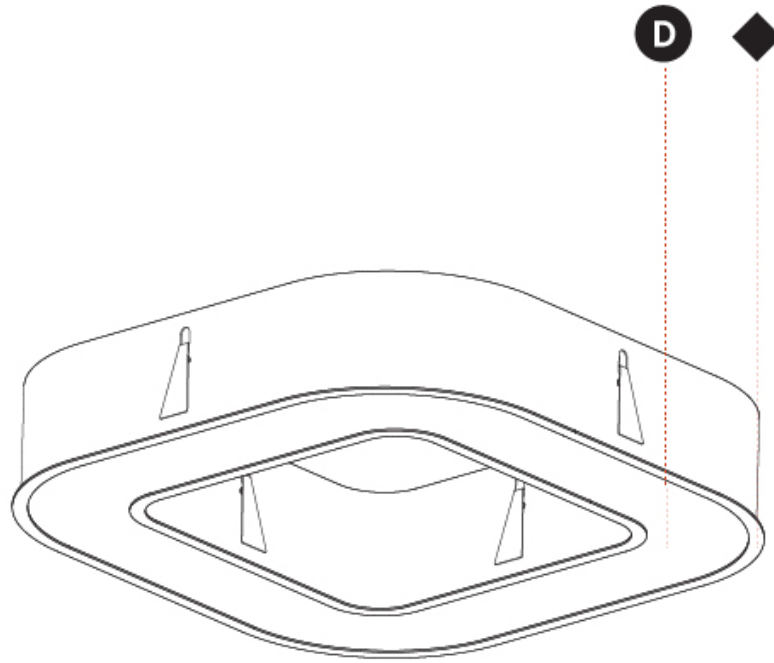

GLORIOUS QUANTUM RECESSED

A37561-

PROJECT

TYPE

SPECIFIER

QUANTITY

DATE

A