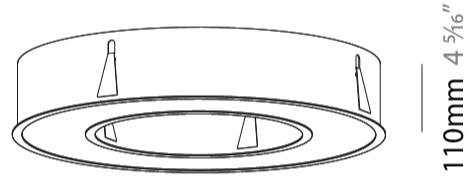

PHYSICAL

| |
|---|
| Shape: Round |
| Diameter (mm): 770 |
| Diameter (in): 30 ⁵ / ₁₆ |
| Height (mm): 110 |
| Height (in): 4 ⁵ / ₁₆ |
| Min. Recessing Depth (mm): 120 |
| Min. Recessing Depth (in): 4 ³ / ₄ |
| Light Distribution: Direct |
| Weight (kg): 9.285 |
| Weight (lbs): 20.47 |
| Diffuser: PMMA - Opal or Micro-Prism |
| Fixture Finish: SSR / BKV / CWI / CRY / HAB / LAG / UFT / ITA / RUA / RUR / MIC / FTG / MYG / TWT / LOD / PUS / FRO / FUP / KIA / POP / BLS / SPG / MEY / GOH / GUM / CHC / COM / ABZ / JAG / OBR / MOS / ROR |
| Fixture Material: Aluminum |
| Cut-out Measurements: 760mm / 29 15/16" x 440mm / 17 5/16" |

| |
|--|
| Certified By: Certified for North American Standards |
| IP rating: IP20 |

Ø 428mm 16 ⁷/₈ "

Ø 770mm 30 ⁵/₁₆ "

110mm 4 ⁵/₁₆ "

760mm x 440mm
29 ¹⁵/₁₆" x 17 ⁵/₁₆"

120mm
4 ³/₄"

10 - 15mm
³/₈" - ⁹/₁₆"