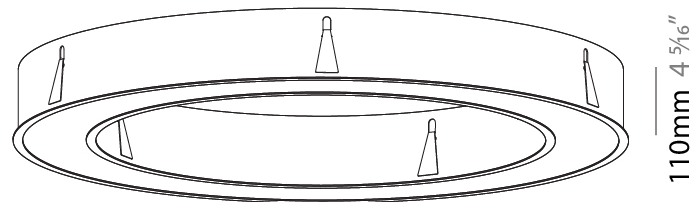

GENERAL

Series: Glorious
 Subseries: Glorious
 Brand: Prolicht
 Division: Architectural
 Mounting Type: Recessed
 Mounting Location: Ceiling
 Subcategory: Ambient

PHYSICAL

Shape: Round
 Diameter (mm): 1270
 Diameter (in): 50
 Height (mm): 110
 Height (in): 4 ⁵/₁₆
 Min. Recessing Depth (mm): 120
 Min. Recessing Depth (in): 4 ³/₄
 Light Distribution: Direct
 Weight (kg): 15.446
 Weight (lbs): 34.05
 Diffuser: PMMA - Opal or Micro-Prism
 Fixture Finish: SSR / BKV / CWI / CRY / HAB / LAG / UFT / ITA / RUA / RUR / MIC / FTG / MYG / TWT / LOD / PUS / FRO / FUP / KIA / POP / BLS / SPG / MEY / GOH / GUM / CHC / COM / ABZ / JAG / OBR / MOS / ROR
 Fixture Material: Aluminum
 Cut-out Measurements: 1260mm / 49 5/8" x 940mm / 37"

| |
|-----------|
| PROJECT |
| TYPE |
| SPECIFIER |
| QUANTITY |
| DATE |

Ø 928mm 36 ⁹/₁₆"

Ø 1270mm 50 "

110mm 4 ⁵/₁₆"

1260mm x 940mm
49 5/8" x 37"

120mm
4 3/4"

10 - 15mm
3/8" - 9/16"

A37507-